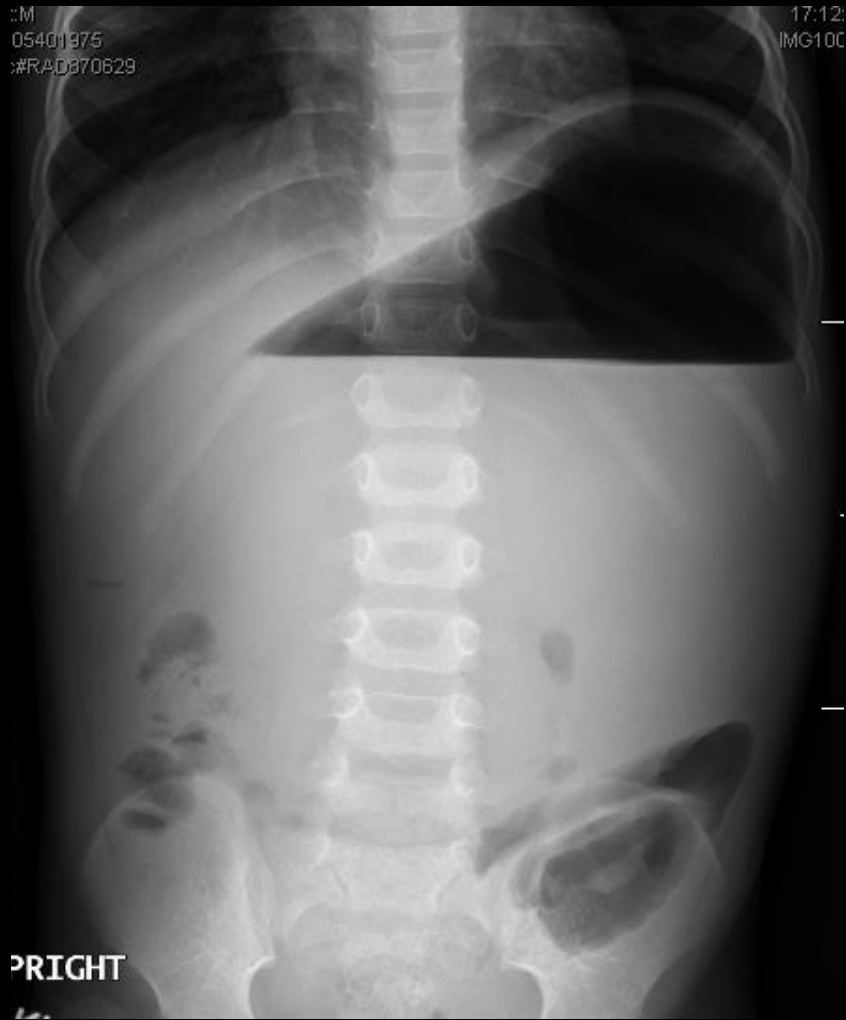

# (Fig.3-1)

# (Fig.3-2)

EST, DYLLON

1975  
AD870492

LIHC-PEDS-  
4/15/20  
22:16  
IMAGE

EMOREST, DYLLON

D:05401975  
CC#:RAD870492

LIHC-PEDS-F  
4/15/201  
22:12:2  
IMAGE#:

IG6015