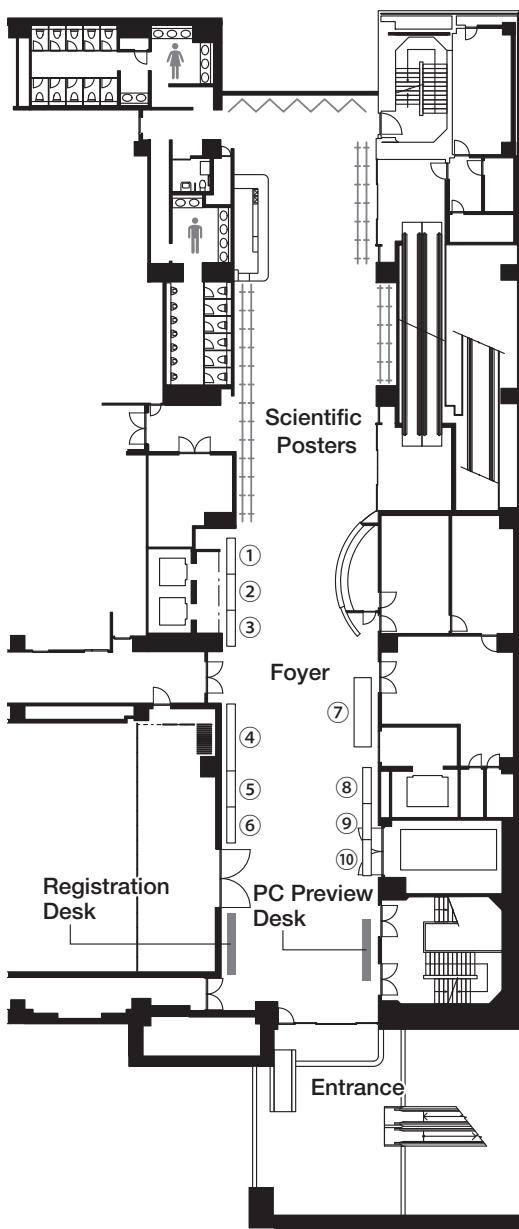

Floor map

Scientific Posters and Exhibits

- ① MEDIKIT CO., LTD.
- ② Carestream Health Japan Co., Ltd.
- ③ FUJIFILM RI Pharma Co., Ltd.
- ④ GE Healthcare Japan
- ⑤ Make a Wish Japan
- ⑥ Ronald McDonald House Charities
- ⑦ EOS imaging SA.
- ⑧ SHEEN MAN CO., LTD.
- ⑨ KYOTO KAGAKU CO., LTD
- ⑩ ANZAI MEDICAL CO.,Ltd

*Wi-Fi available inside the Hall and Foyer.

Hall SSID: TGH-STAGE PASS:54639972

Foyer SSID: TGH-FOYER PASS:54639973