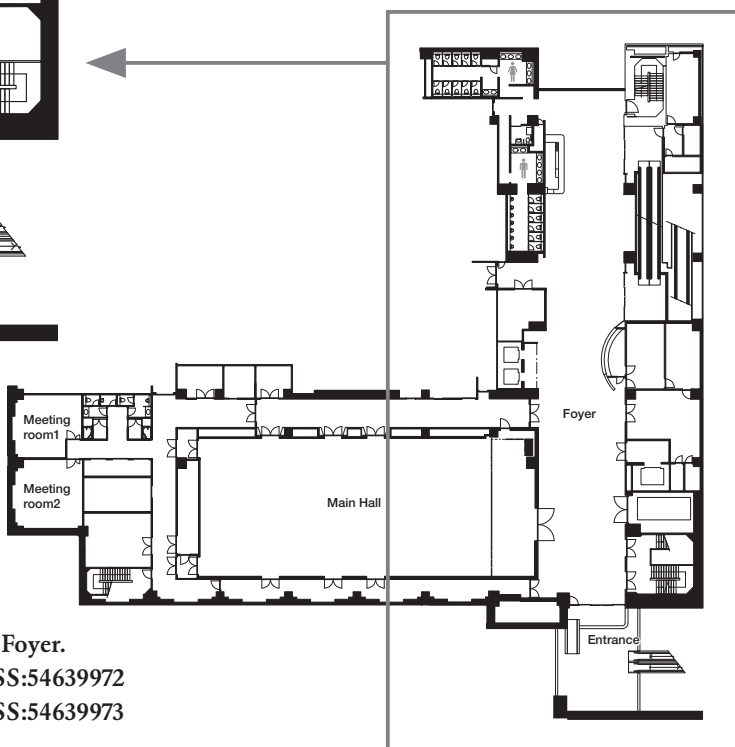

Floor map

Scientific Posters and Exhibits

- ① MEDIKIT CO., LTD.
- ② Carestream Health Japan Co., Ltd.
- ③ FUJIFILM RI Pharma Co., Ltd.
- ④ GE Healthcare Japan
- ⑤ Make a Wish Japan
- ⑥ Ronald McDonald House Charities
- ⑦ EOS imaging SA.
- ⑧ SHEEN MAN CO., LTD.
- ⑨ KYOTO KAGAKU CO., LTD
- ⑩ ANZAI MEDICAL CO.,Ltd

*Wi-Fi available inside the Hall and Foyer.

Hall SSID: TGH-STAGE PASS:54639972

Foyer SSID: TGH-FOYER PASS:54639973